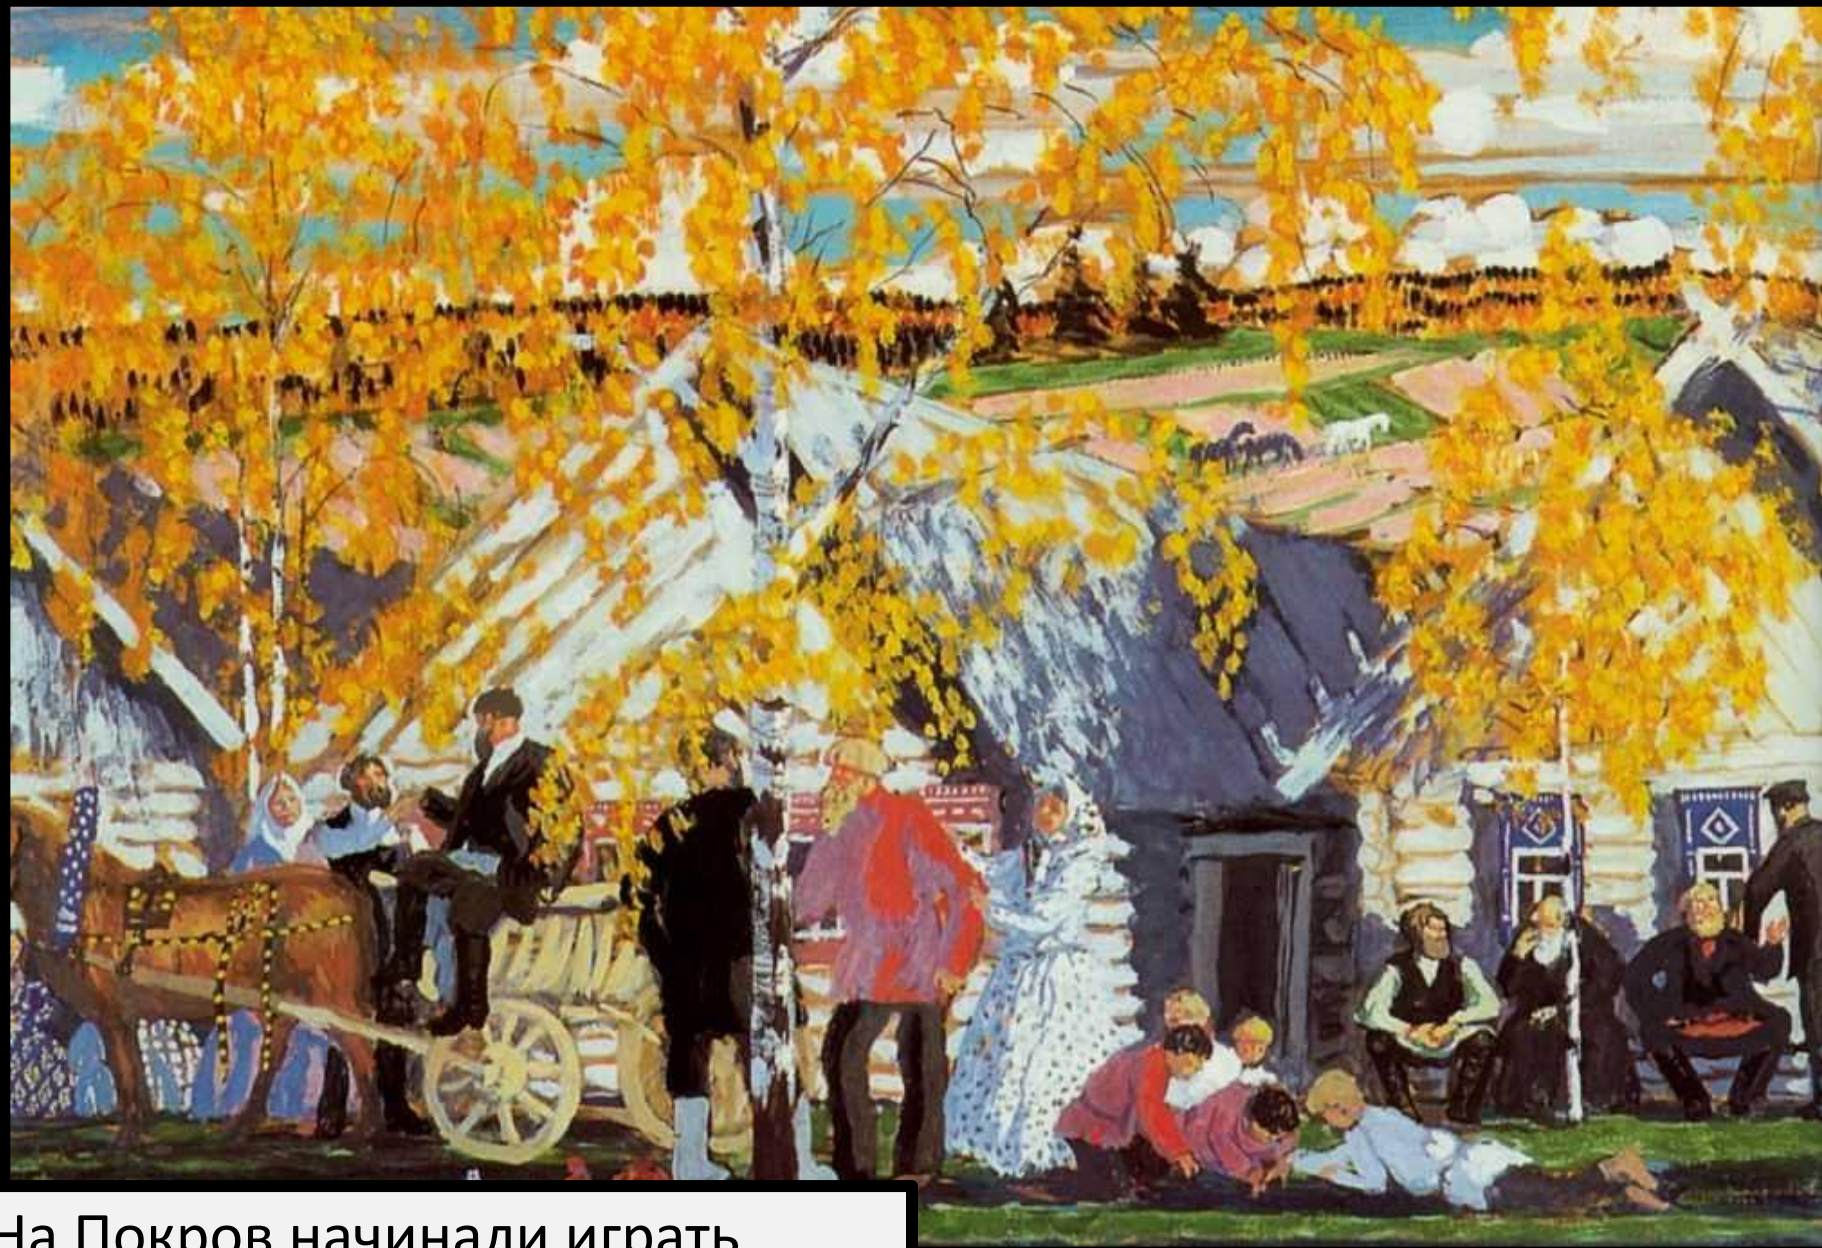

A scenic autumn landscape. In the foreground on the left, a tree with golden-brown leaves stands prominently. The ground is covered in dry grass and some rocks. In the middle ground, there is a wide, open field with a light-colored path or road. Beyond the field is a dense forest of trees, some with autumn foliage and others in green. In the far distance, a large body of water, likely a lake, is visible under a clear sky. The overall atmosphere is peaceful and serene.

Покров

14 октября

На Покров начинали играть свадьбы.

С Покрова начинались
молодёжные посиделки.

Это был большой народный праздник, который отмечался широкими народными гуляниями и ярмарками.