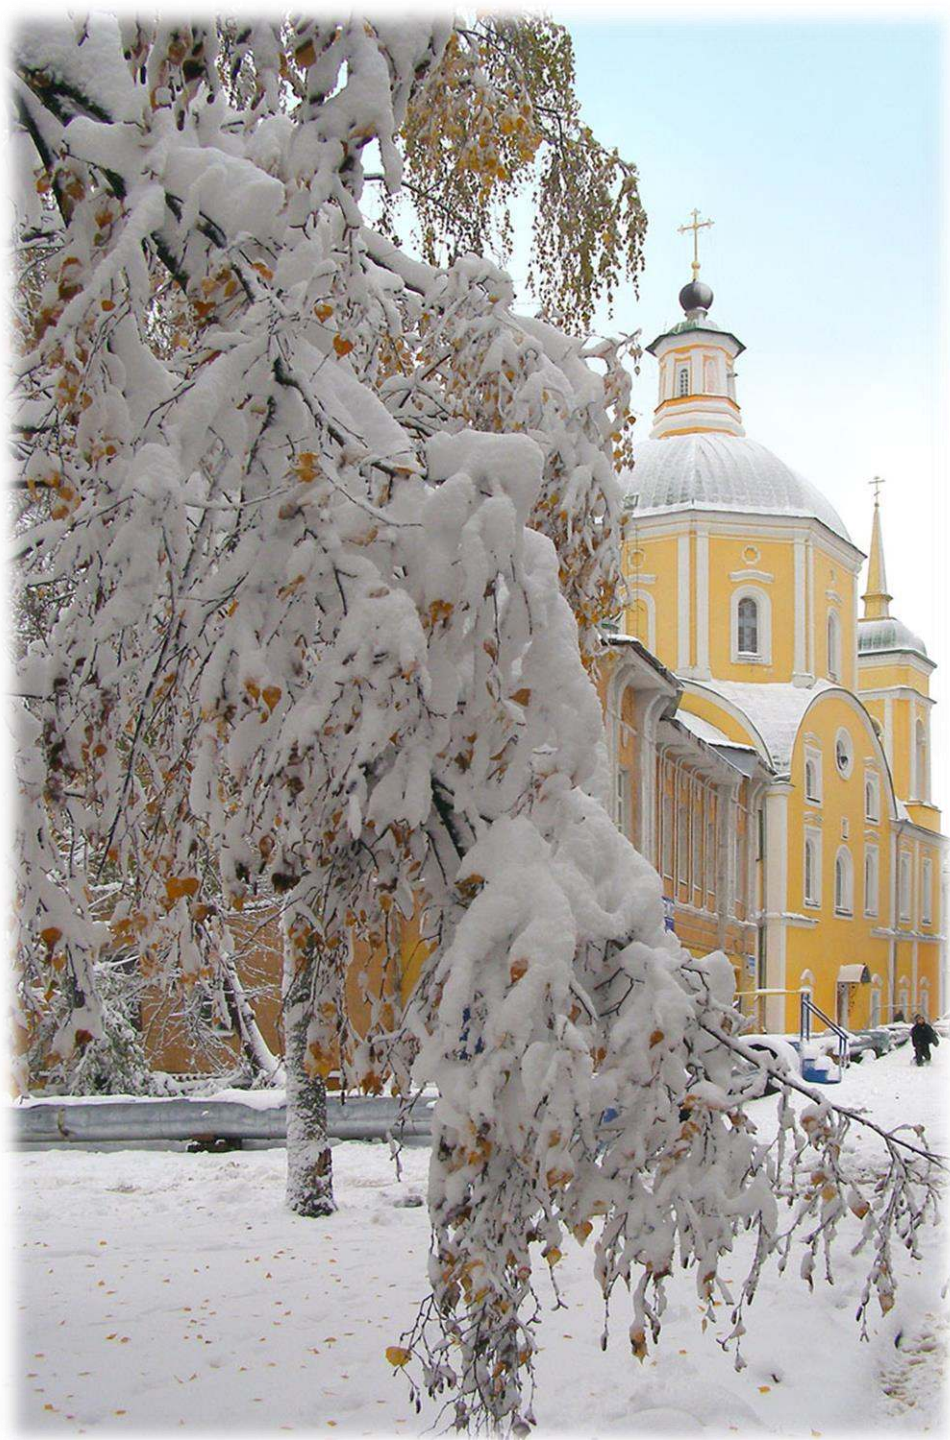

A scenic autumn landscape. In the foreground on the left, a tree with golden-brown leaves stands prominently. The ground is covered in dry grass and some rocks. In the middle ground, there is a wide, open field with a light-colored path or road. Beyond the field is a dense forest of trees, some with autumn foliage and others in green. In the far distance, a large body of water, likely a lake, is visible under a clear sky. The overall atmosphere is peaceful and serene.

Покров

14 октября

На Покров начинали играть свадьбы.

С Покрова начинались
молодёжные посиделки.

Это был большой народный праздник, который отмечался широкими народными гуляниями и ярмарками.